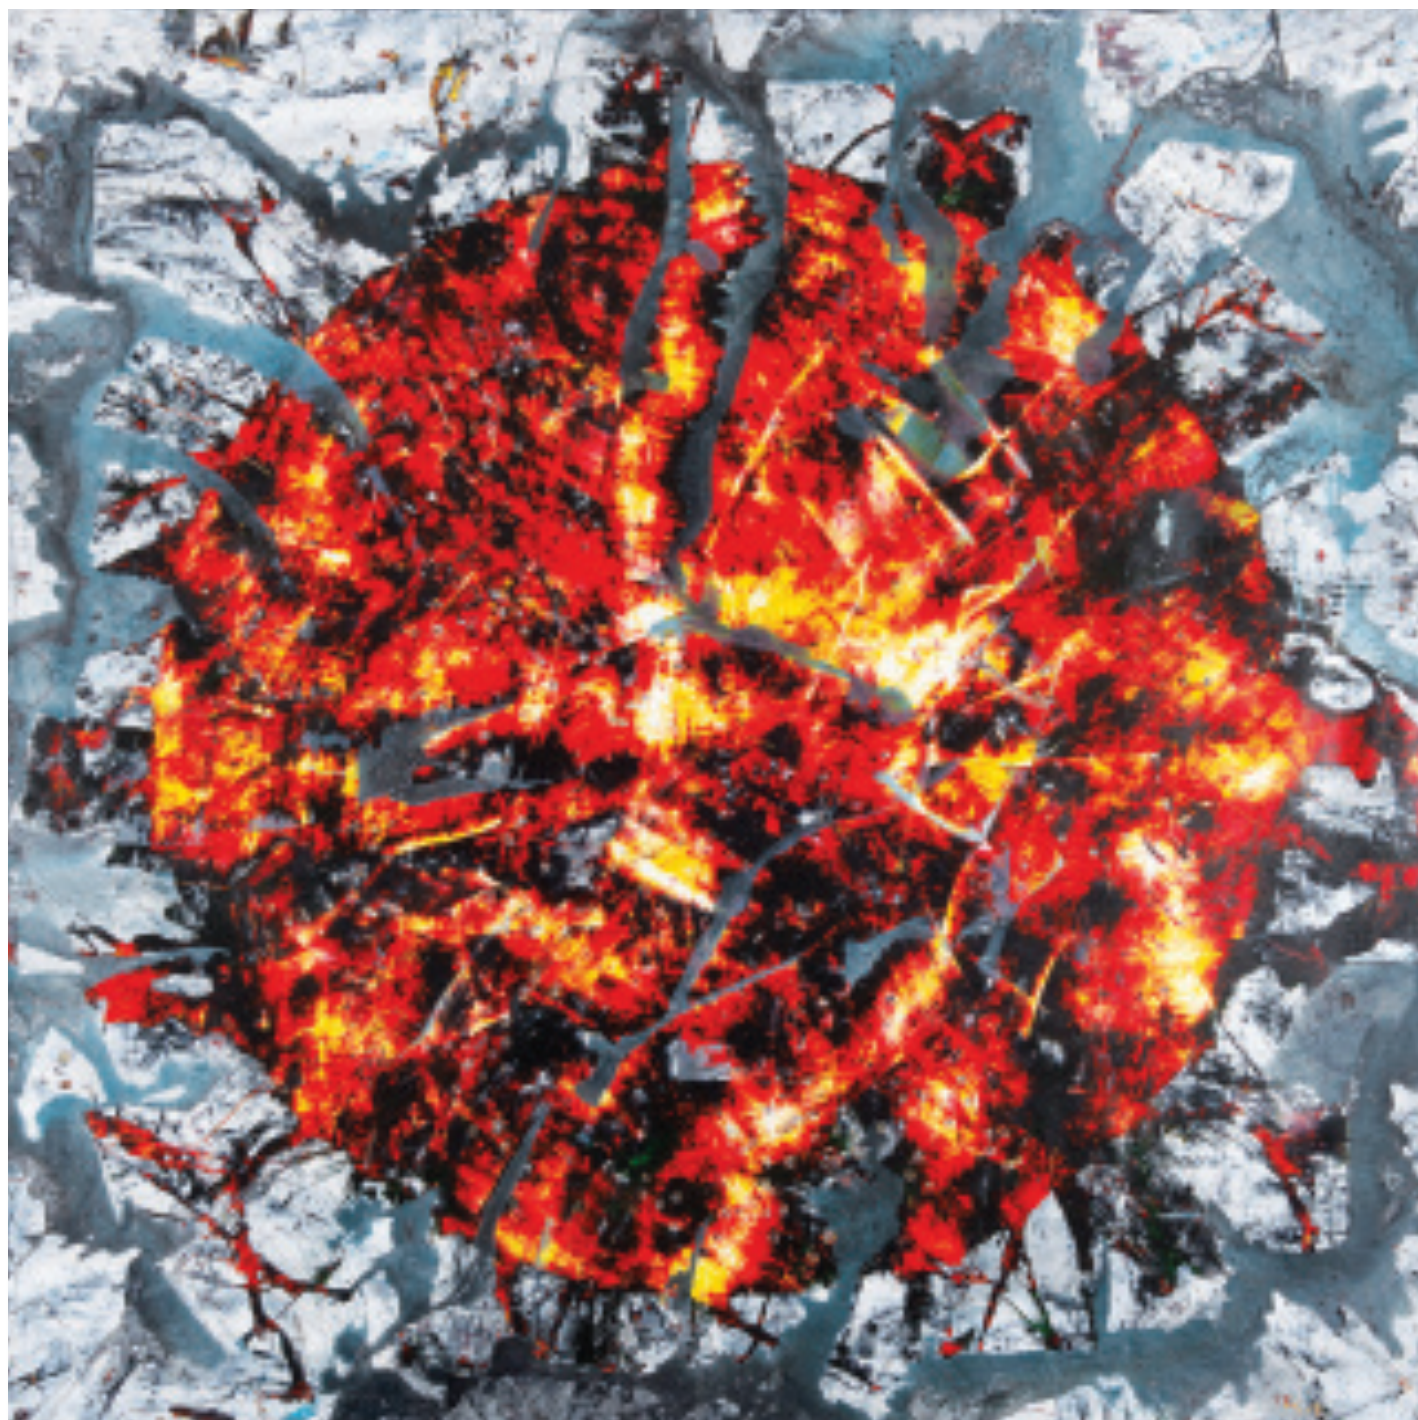

*The Sun*, 2012  
210 x 210 cm (82 x 82 inches)  
Acrylic on canvas

Kemal Önsoy "*Dan Lynch*"\* Series, 1991

216 x 183 cm (85 x 72 inches)  
Acrylic on canvas

212 x 183 cm (83 x 72 inches)  
Acrylic on canvas