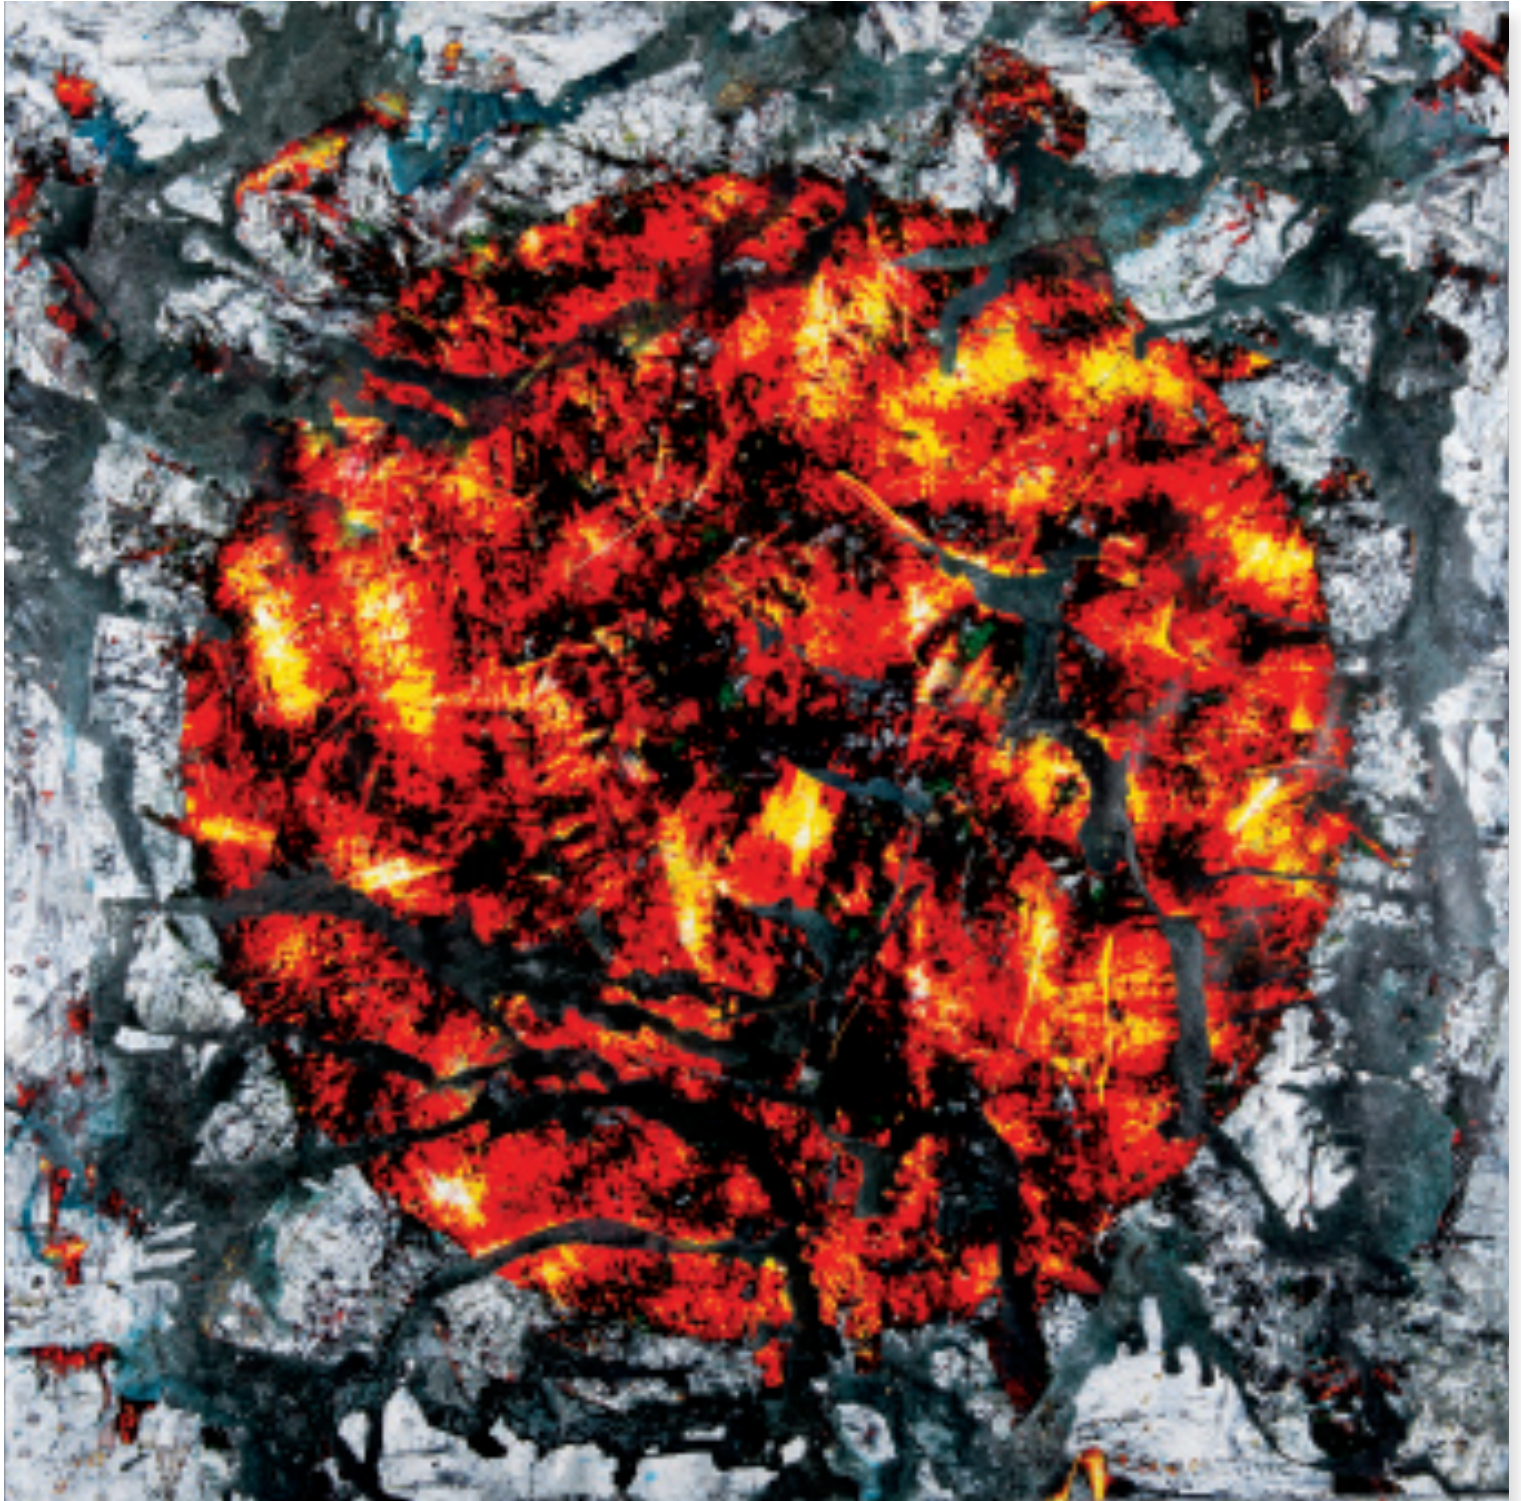

212 x 183 cm (83 x 72 inches)  
Acrylic on canvas

\**Dan Lynch* Blues Bar, New York

*The Sun*, 2012  
300 x 300 cm (118 x 118 inches)  
Acrylic on canvas

- 03.02.1997 did I move to your bottom  
while I was falling down on myself?  
could I attach your root?  
if the water and soil are the waste  
am I able to return to myself
- 11.10.1998 was I lost in the rear that i was able to run away if  
I could cry for the past, could you appear there on  
your own to me?
- 12.07.1999 my corner was designated  
i should be able to be seen as  
believed in my new shape with the humming  
noise attached to my front
- 14.04.1998 i am waiting for the alienation from myself, waiting for my past,  
too where the necessities unarrated, also waiting for me who  
hasn't met you yet
- 14.05.1998 if i was recued from my darkness,  
i was not able to loose myself  
don't be the apparent interior to me,  
don't be the perceptive exterior to me
- 11.11.1996 while i was hiding in my roots,  
i was suddenly overset, as i was rendering my  
corroded side to myself, there i remained.
- 11.10.2002 the surroundings an urban gray  
the surroundings a common fear  
the surroundings a human,  
me wearing borrowed leather
- 06.08.2005 phosphorus to my back  
phosphorus to my back  
the rose that can not blossom in the plasm  
is in my place the insides of my outsides  
the opposite of my opposite  
if tomorrow is not  
attached to tonight  
- where are you going?  
- away from us all
- 21.03.2008 i fell here passing through the  
meteorites that were stopped for me  
i know that you've always been here  
but not yet aware of me