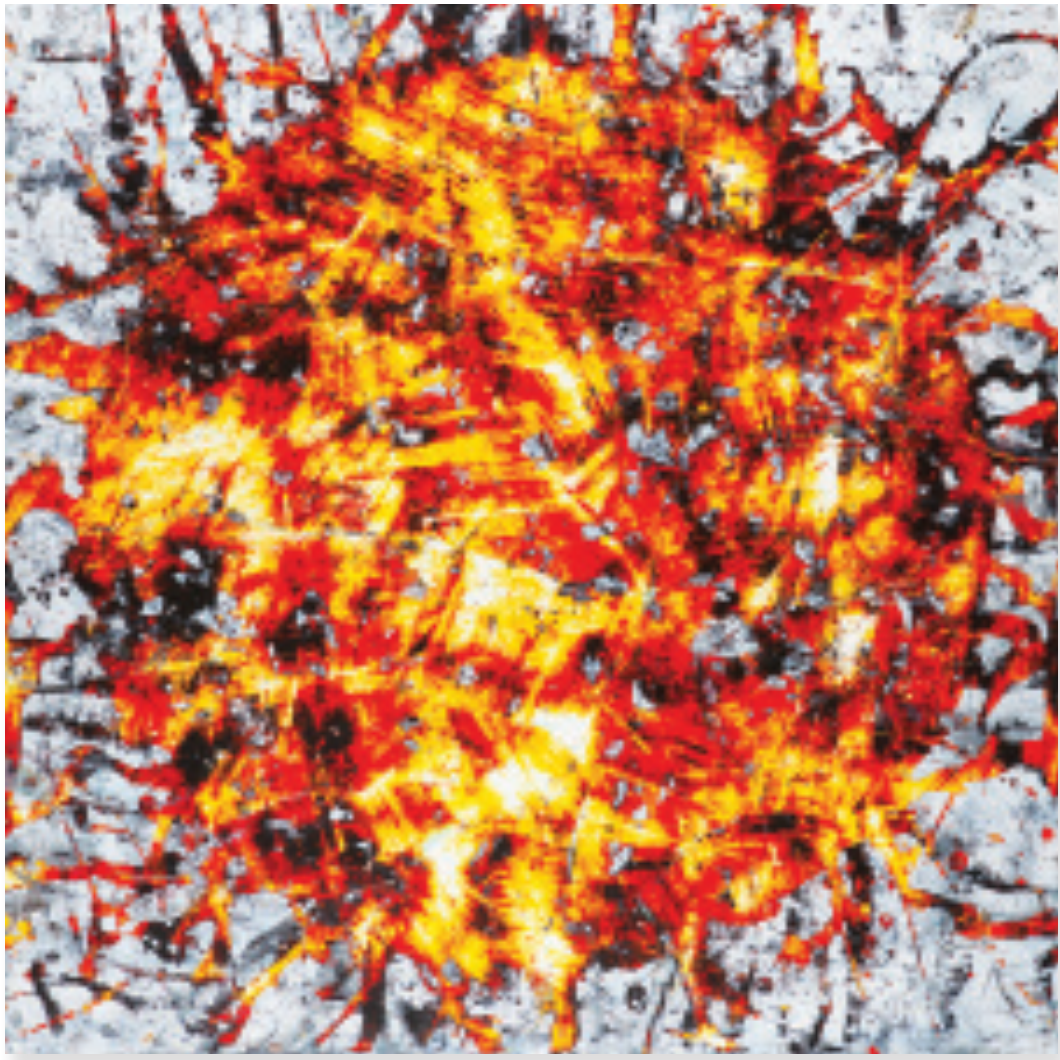

*The Sun*, 2012  
210 x 210 cm (82 x 82 inches)  
Acrylic on canvas

Kemal Önsoy "*Dan Lynch*"\* Series, 1991

216 x 183 cm (85 x 72 inches)  
Acrylic on canvas

212 x 183 cm (83 x 72 inches)  
Acrylic on canvas

212 x 183 cm (83 x 72 inches)  
Acrylic on canvas

212 x 183 cm (83 x 72 inches)  
Acrylic on canvas

212 x 183 cm (83 x 72 inches)  
Acrylic on canvas

\**Dan Lynch Bar*, New York

*The Sun*, 2011  
190 x 195 cm (75 x 77 inches)  
Acrylic on canvas