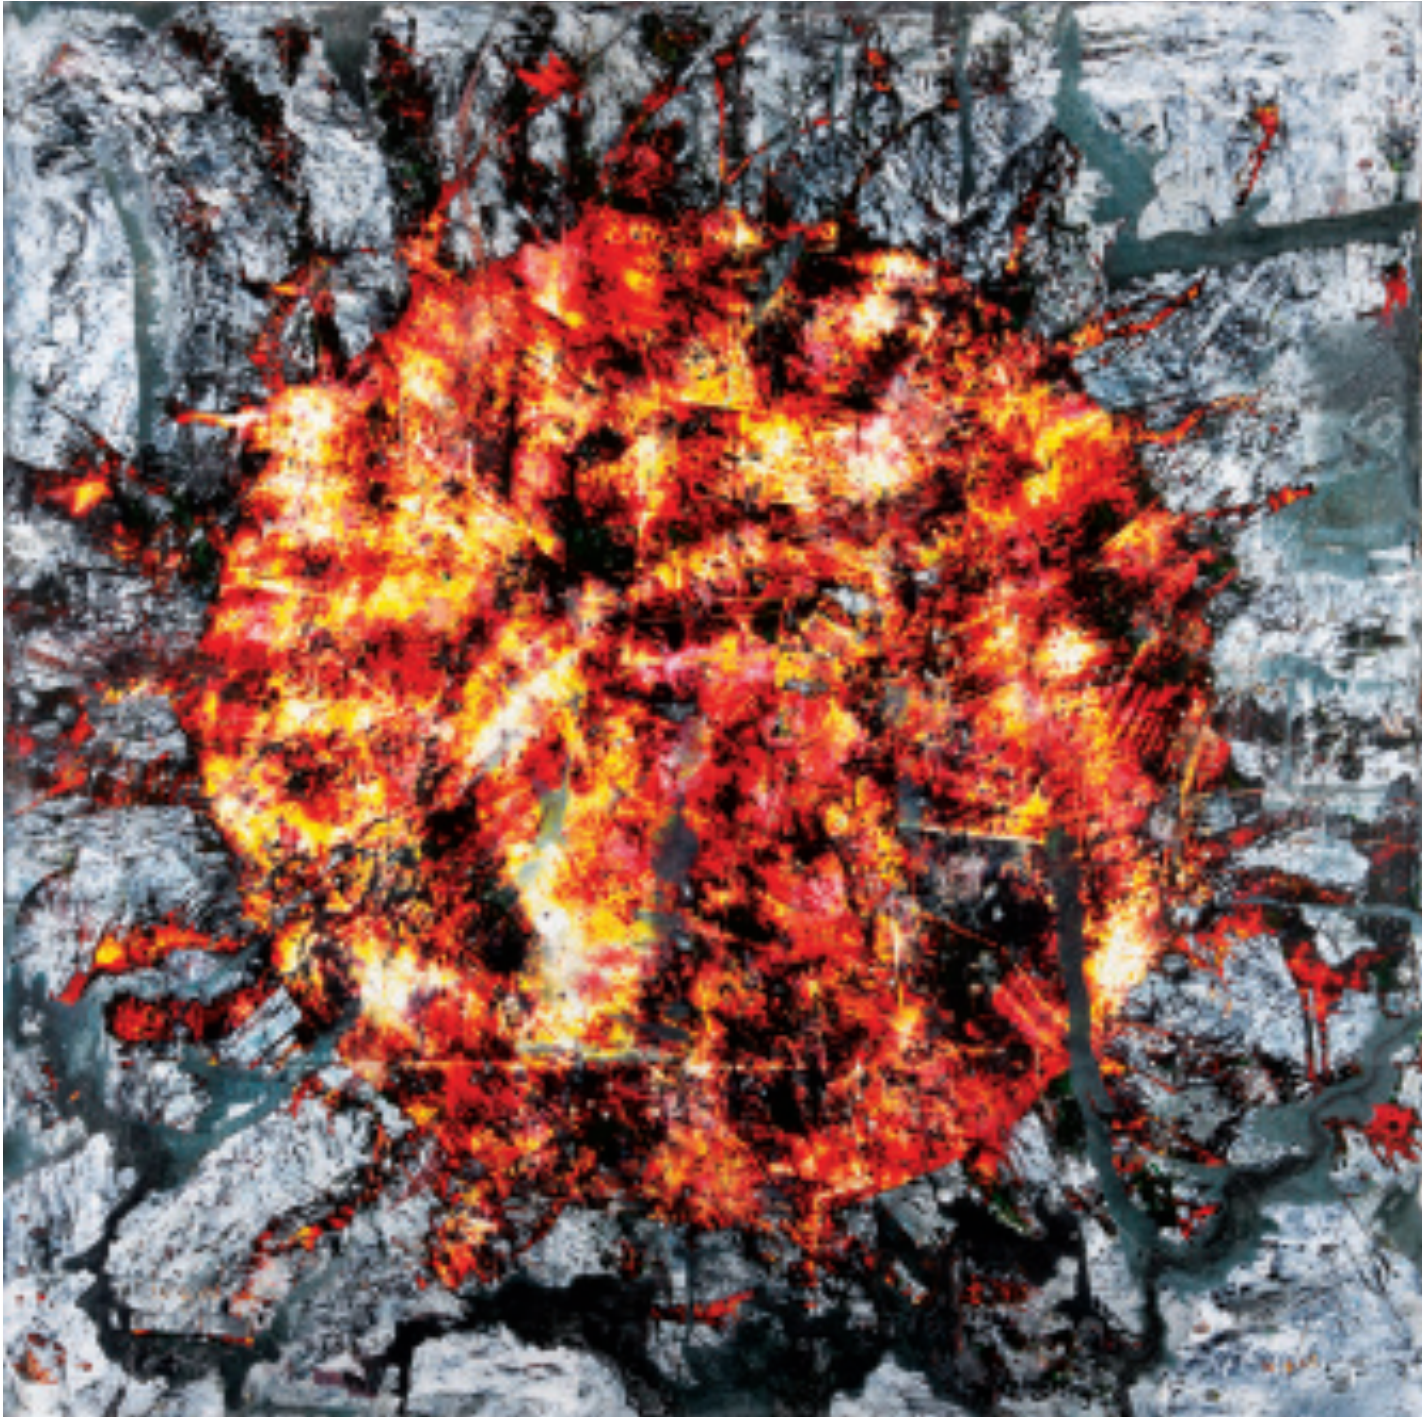

The Sun, 2012
278 x 278 cm (109 x 109 inches)
Acrylic on canvas