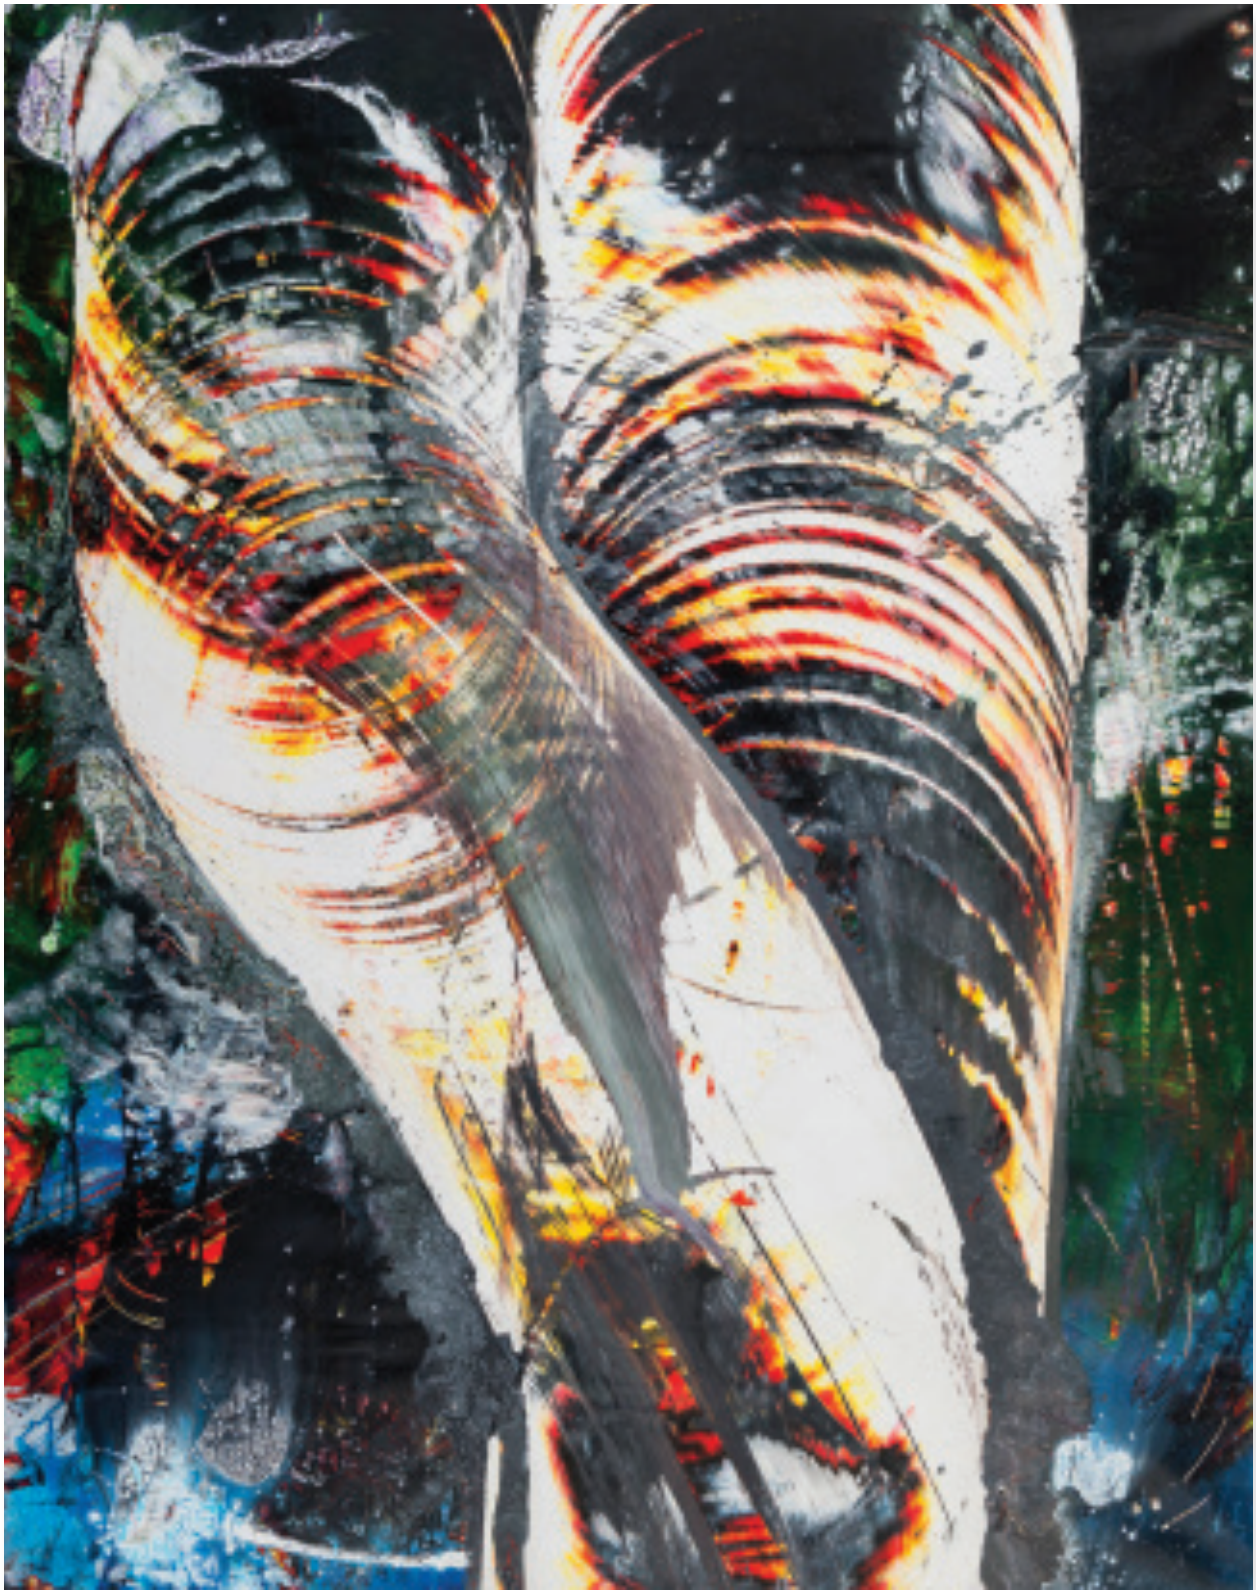

Everywhere Simultaneously, 2013
280 x 210 cm (110 x 82 inches)
Acrylic on canvas