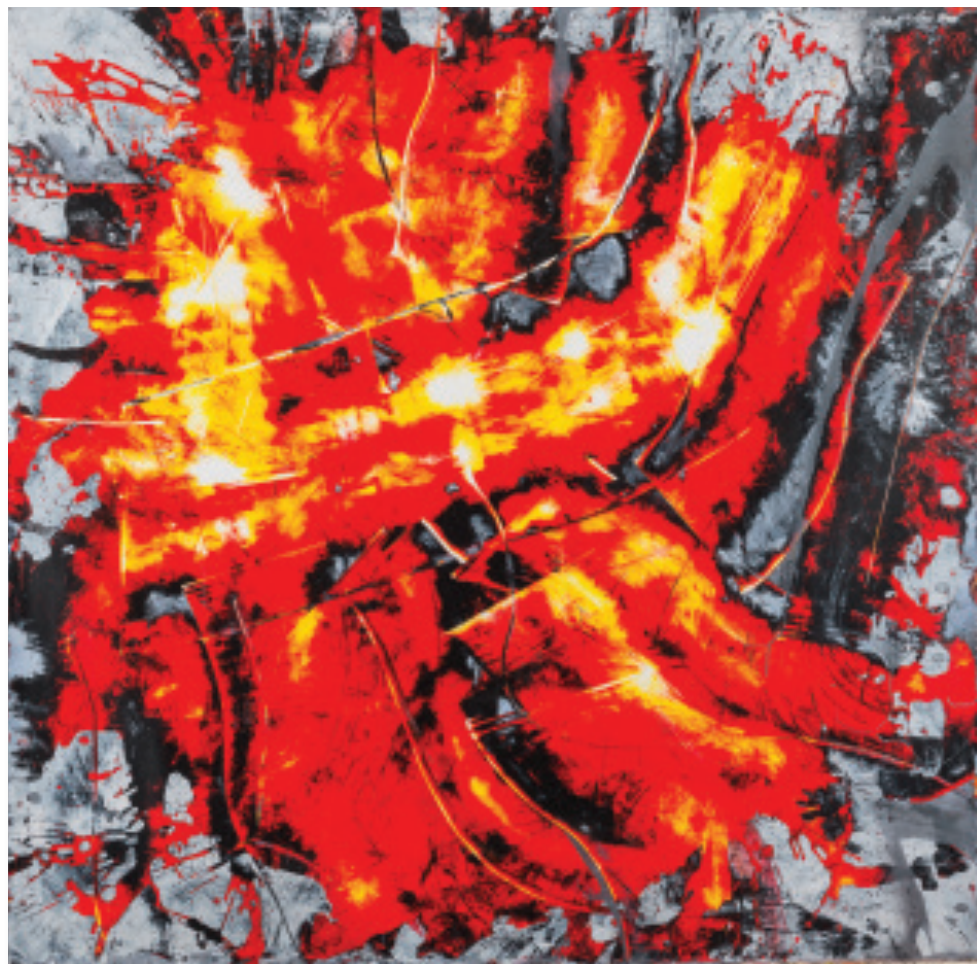

*The Sun*, 2012  
210 x 210 cm (82 x 82 inches)  
Acrylic on canvas

Kemal Önsoy "*Dan Lynch*"\* Series, 1991

216 x 183 cm (85 x 72 inches)  
Acrylic on canvas

212 x 183 cm (83 x 72 inches)  
Acrylic on canvas

212 x 183 cm (83 x 72 inches)  
Acrylic on canvas

212 x 183 cm (83 x 72 inches)  
Acrylic on canvas

212 x 183 cm (83 x 72 inches)  
Acrylic on canvas

\**Dan Lynch Bar*, New York

*The Sun*, 2011  
190 x 195 cm (75 x 77 inches)  
Acrylic on canvas