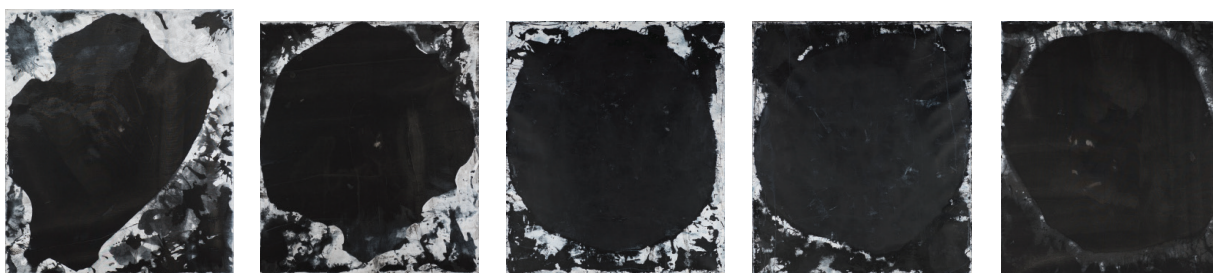

The Sun, 2012
210 x 210 cm (82 x 82 inches)
Acrylic on canvas

Kemal Önsoy "*Dan Lynch*"* Series, 1991

216 x 183 cm (85 x 72 inches)
Acrylic on canvas

212 x 183 cm (83 x 72 inches)
Acrylic on canvas

212 x 183 cm (83 x 72 inches)
Acrylic on canvas

212 x 183 cm (83 x 72 inches)
Acrylic on canvas

212 x 183 cm (83 x 72 inches)
Acrylic on canvas

*Dan Lynch Bar, New York